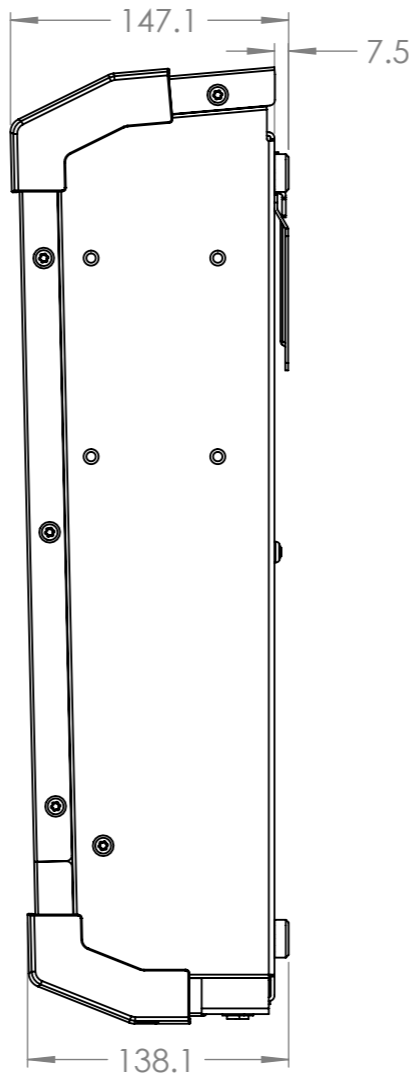

Dimension Drawing - MultiPlus-II 3kVA
 PMP482305012 MultiPlus-II 48/3000/35-32 230V

Dimensions in mm