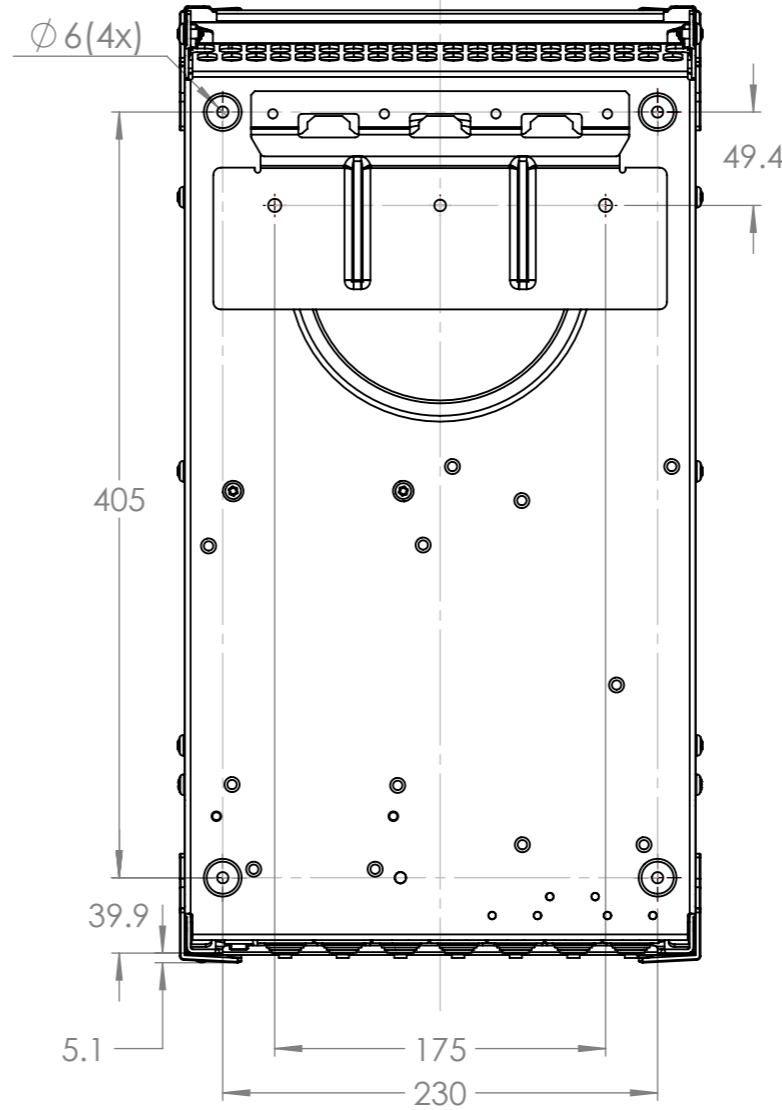

Dimension Drawing - MultiPlus-II 3kVA
 PMP482305012 MultiPlus-II 48/3000/35-32 230V

Dimensions in mm