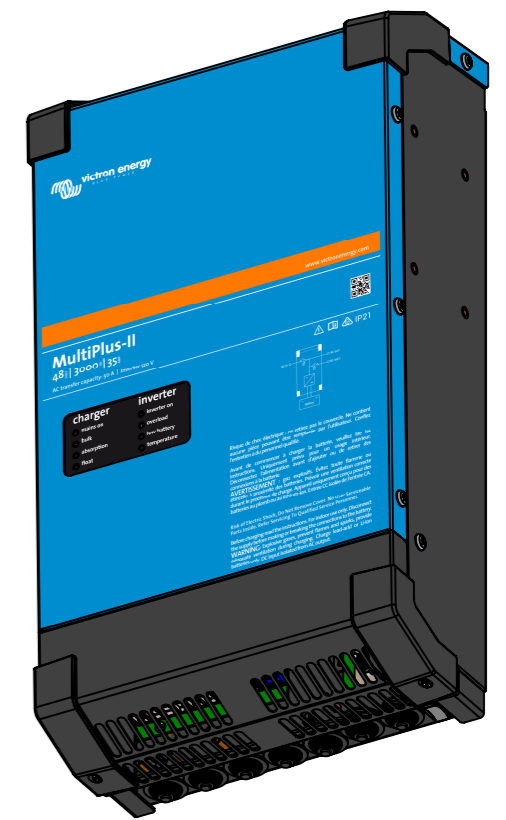

Dimension Drawing - MultiPlus-II 3kVA
 PMP482305012 MultiPlus-II 48/3000/35-32 230V

Dimensions in mm