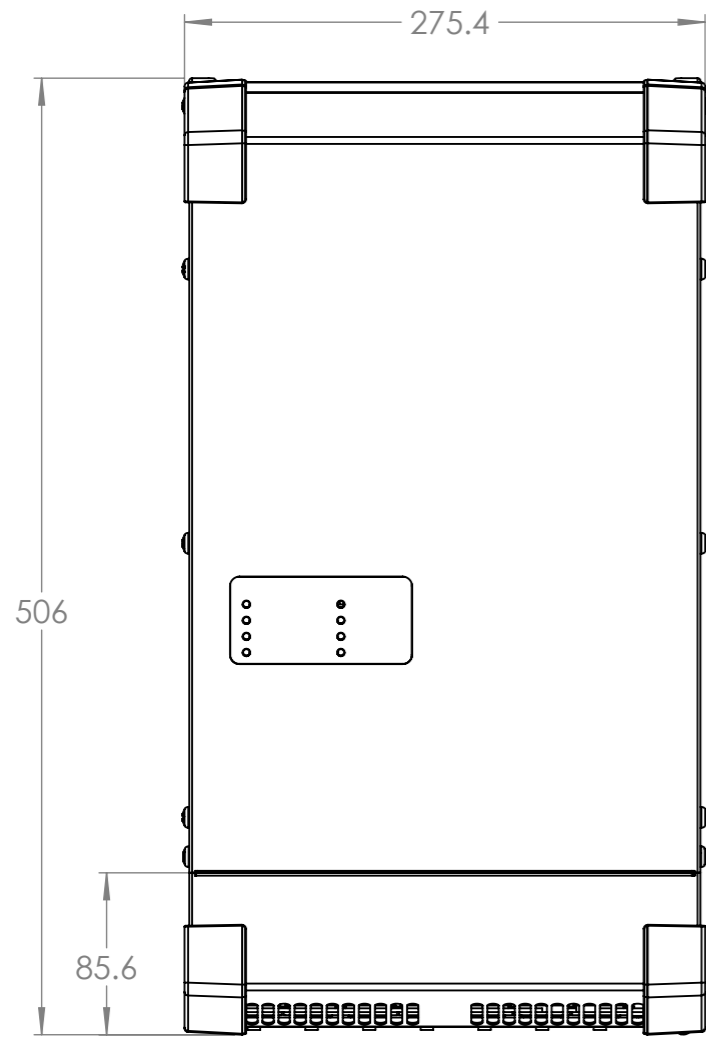

Dimension Drawing - MultiPlus-II 3kVA
 PMP482305012 MultiPlus-II 48/3000/35-32 230V

Dimensions in mm