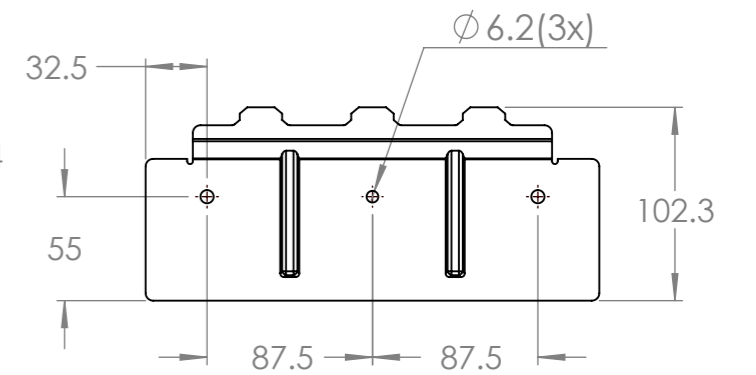

Dimension Drawing - MultiPlus-II 3kVA
 PMP482305012 MultiPlus-II 48/3000/35-32 230V

Dimensions in mm