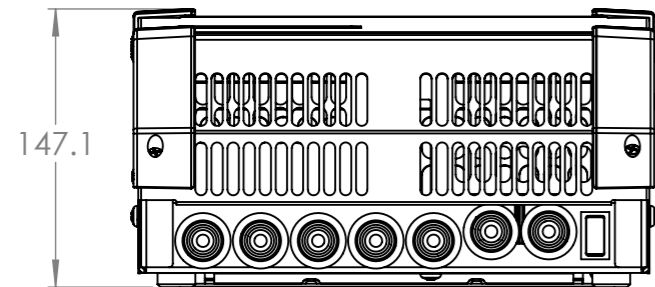

Dimension Drawing - MultiPlus-II 3kVA
 PMP482305012 MultiPlus-II 48/3000/35-32 230V

Dimensions in mm